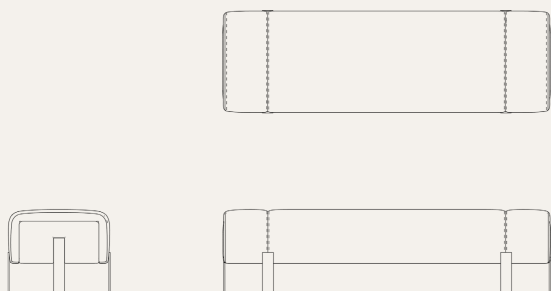

BENCHES, DAYBEDS & STOOLS

Adeline

— *Bench*

As shown · finishes, fabrics & leathers selected to order.

TECHNICAL DRAWING side & front elevation

01 DIMENSIONS

WIDTH	150 cm 59"
DEPTH	47 cm 18.5"
HEIGHT	40 cm 15.5"