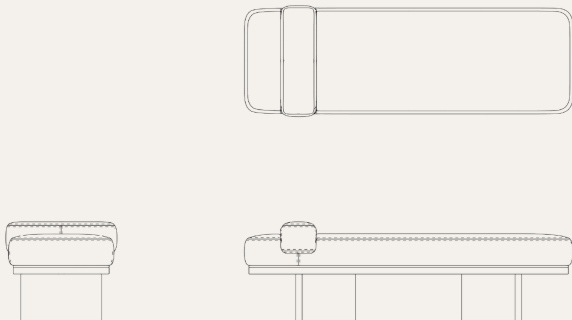

# Aurora

— *Bench*

As shown · finishes, fabrics & leathers selected to order.

TECHNICAL DRAWING side & front elevation

## 01 DIMENSIONS

WIDTH	150 cm 59"
DEPTH	45 cm 17.5"
HEIGHT	46 cm 18"

## 03 THE PIECE

Aurora Bench is a stunning blend of elegance and functionality, inspired by the ethereal beauty of dawn's first light.