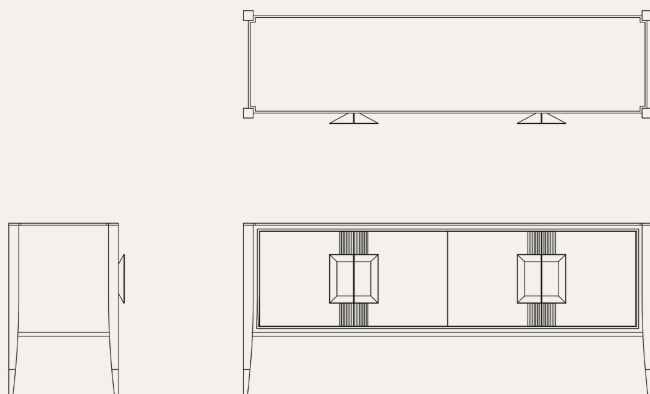

SIDEBOARDS, CABINETS & CONSOLES

Aurum

— *Sideboard*

As shown · finishes, fabrics & leathers selected to order.

TECHNICAL DRAWING side & front elevation

01 DIMENSIONS

WIDTH	205 cm 80.5"
DEPTH	55 cm 21.5"
HEIGHT	85 cm 33.5"