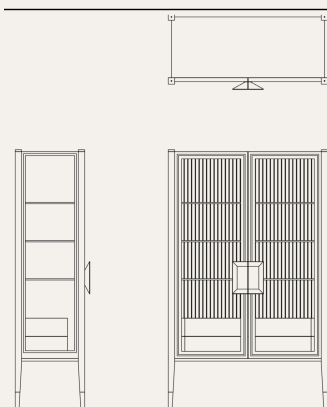

SIDEBOARDS, CABINETS & CONSOLES

Aurum

— *Display Cabinet*

As shown · finishes, fabrics & leathers selected to order.

TECHNICAL DRAWING side & front elevation

01 DIMENSIONS

WIDTH	125 cm 49"
DEPTH	55 cm 21.5"
HEIGHT	201 cm 79"

02 MATERIALS & FINISHES

STRUCTURE	Black Louro wood in matte finish
BASE & DETAILS	Brushed metal
HANDLES	Brushed and hammered metal
PANELS	Clear glass doors and sides, mirrored interior

03 THE PIECE

Aurum Display Cabinet is a refined showcase for treasured objects. Its structure in Louro Preto wood is enriched by vertical grooves and brushed brass accents, offering a timeless sense of craftsmanship.