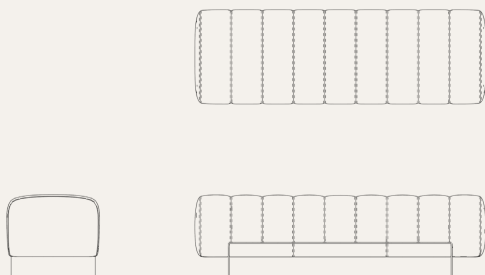

BENCHES, DAYBEDS & STOOLS

Camila

— *Bench*

As shown · finishes, fabrics & leathers selected to order.

TECHNICAL DRAWING side & front elevation

01 DIMENSIONS

WIDTH	135 cm 53"
DEPTH	45 cm 17.5"
HEIGHT	40 cm 15.5"

02 MATERIALS & FINISHES

LEGS	Brushed metal
FABRIC	Linea Leather (AMS)

03 THE PIECE

Camila Bench, with its refined metal frame and cozy upholstery, is a sanctuary of comfort and style. Its compact proportions and inviting seat make it the perfect addition to an entryway, bedroom, or living space.