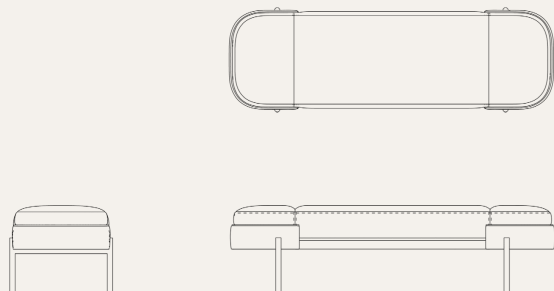

BENCHES, DAYBEDS & STOOLS

Elara

— Bench

As shown · finishes, fabrics & leathers selected to order.

TECHNICAL DRAWING side & front elevation

01 DIMENSIONS

WIDTH	150 cm 59"
DEPTH	47 cm 18.5"
HEIGHT	41 cm 16"

02 MATERIALS & FINISHES

LEGS	Brushed metal
FABRIC	Chivasso CH 3169092 (JAB), Chivasso CH 3169194 (JAB)

03 THE PIECE

Elara Bench, crafted from sleek metal and soft upholstery, is a modern retreat for any setting.

04 CARE

Vacuum the upholstery regularly with a soft brush attachment. Blot spills immediately with a clean, dry cloth.