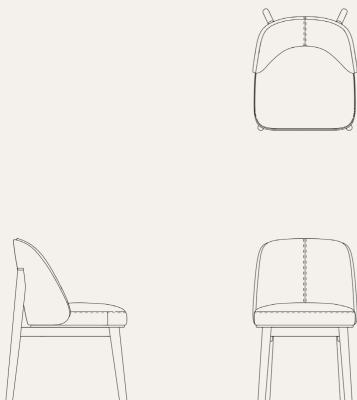

CHAIRS

Elise

— Chair

As shown · finishes, fabrics & leathers selected to order.

TECHNICAL DRAWING

side & front elevation

01 DIMENSIONS

WIDTH	60 cm 23.5"
DEPTH	52 cm 20.5"
HEIGHT	81.5 cm 32"
SEAT HEIGHT	47 cm 18.5"
SEAT DEPTH	43 cm 17"

02 MATERIALS & FINISHES

LEGS	Walnut wood in matte finish and brushed metal
FABRIC	Siege Velvet, Segreti (Casamance)

03 THE PIECE

Elise Chair is a portrait of refined elegance and modern comfort, designed to elevate any dining setting.