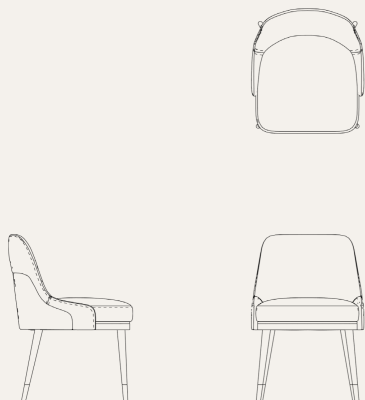

# Evelyn

— Chair

As shown · finishes, fabrics & leathers selected to order.

TECHNICAL DRAWING

side & front elevation

01 DIMENSIONS

WIDTH	55 cm 21.5"
DEPTH	60 cm 23.5"
HEIGHT	83 cm 32.5"
SEAT HEIGHT	48 cm 19"
SEAT DEPTH	47 cm 18.5"

02 MATERIALS & FINISHES

LEGS	Walnut wood in matte finish and brushed metal
FABRIC	Allure (Misia)
LEATHER	Linea (AMS)

03 THE PIECE

Evelyn Chair exudes timeless elegance with its classic design, offering both luxurious comfort and refined style.