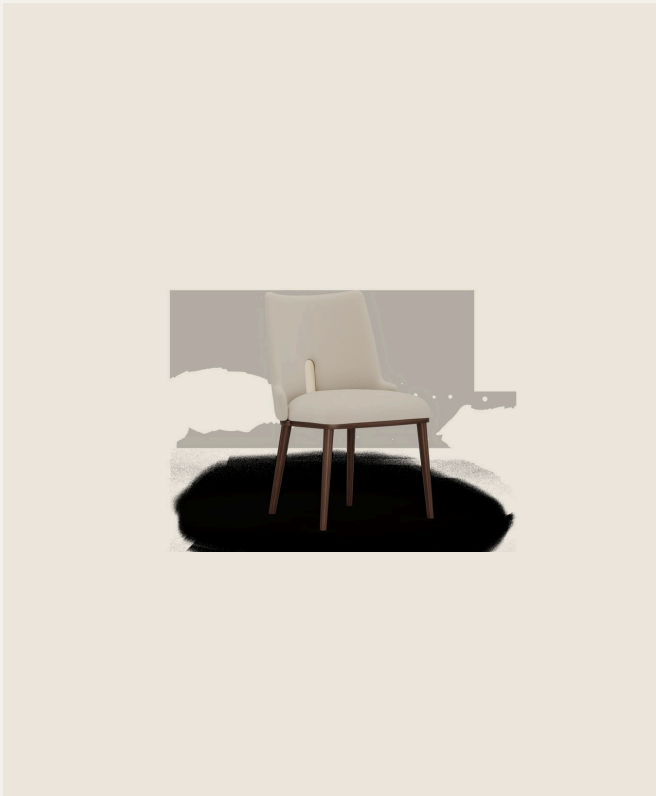

# Flare

— *Chair (No Arms)*

As shown · finishes, fabrics & leathers selected to order.

TECHNICAL DRAWING

side & front elevation

01 DIMENSIONS

WIDTH	56 cm 22"
DEPTH	56 cm 22"
HEIGHT	84 cm 33"
SEAT HEIGHT	48 cm 19"
SEAT DEPTH	47 cm 18.5"

02 MATERIALS & FINISHES

LEGS	Dark walnut wood matte finish
BACK DETAILS	Brushed metal
FABRIC	Francis (JAB)

03 THE PIECE

Flare Chair is a refined expression of modern elegance, where clean lines meet subtle detail.