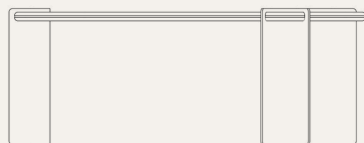

DESKS, SHELVES & SCREENS

Gavari

— Desk

As shown · finishes, fabrics & leathers selected to order.

TECHNICAL DRAWING

side & front elevation

01 DIMENSIONS

WIDTH	201 cm 79"
DEPTH	82 cm 32.5"
HEIGHT	77 cm 30.5"

02 MATERIALS & FINISHES

TABLE TOP	Dark Emperor Marble, Brushed brass
LEGS	Brushed brass

03 THE PIECE

Materials & Finishes: Table Top: Dark Emperor Marble with integrated Brushed Brass accents. Legs: Brushed Brass.