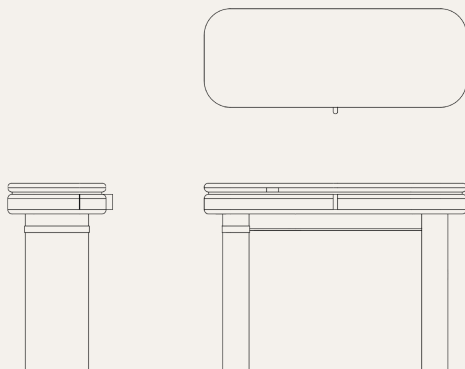

DRESSERS AND BEDSIDE TABLES

Gralto

— *Bedside Table*

As shown · finishes, fabrics & leathers selected to order.

TECHNICAL DRAWING side & front elevation

01 DIMENSIONS

WIDTH	68 cm 27"
DEPTH	47 cm 18.5"
HEIGHT	46 cm 18"

02 MATERIALS & FINISHES

STRUCTURE	Light Koto wood and Grey Koto wood in matte finish
BASE	Brushed metal and Grey Koto wood
TOP	Earth Grey Marble

03 THE PIECE

Bedside table in wooden with metal details and marble top