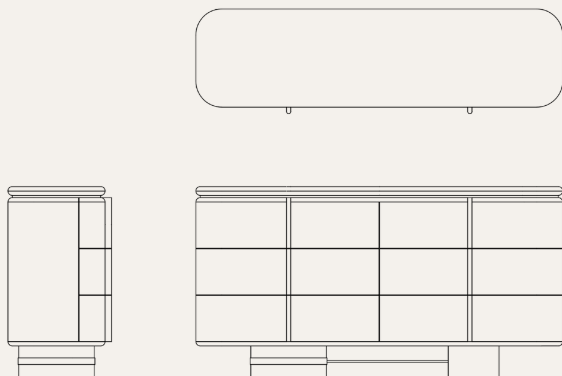

DRESSERS AND BEDSIDE TABLES

# Gralto

— *Dresser*

As shown · finishes, fabrics & leathers selected to order.

TECHNICAL DRAWING side & front elevation

## 01 DIMENSIONS

WIDTH	170 cm 67"
DEPTH	47 cm 18.5"
HEIGHT	88 cm 34.5"

## 03 THE PIECE

Dresser in wooden with metal details and marble top

**Made to order in Portugal**

Custom finishes, fabrics & sizes on request.