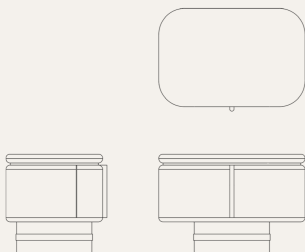

DRESSERS AND BEDSIDE TABLES

Gralto

— *Dressing Table*

As shown · finishes, fabrics & leathers selected to order.

TECHNICAL DRAWING side & front elevation

01 DIMENSIONS

WIDTH	120 cm 47"
DEPTH	47 cm 18.5"
HEIGHT	86 cm 34"

02 MATERIALS & FINISHES

STRUCTURE	Light Koto wood and Grey Koto wood in matte finish
BASE	Brushed metal and Grey Koto wood
TOP	Earth Grey Marble

03 THE PIECE

Dressing table in wooden with metal details and marble top