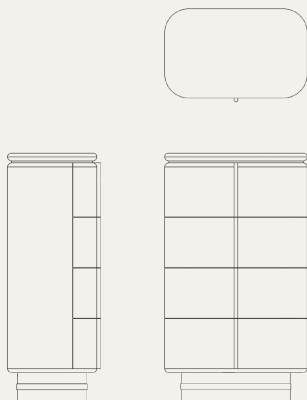

DRESSERS AND BEDSIDE TABLES

Gralto

— *Tall Dresser*

As shown · finishes, fabrics & leathers selected to order.

TECHNICAL DRAWING side & front elevation

01 DIMENSIONS

WIDTH	72 cm 28.5"
DEPTH	47 cm 18.5"
HEIGHT	126 cm 49.5"

02 MATERIALS & FINISHES

STRUCTURE	Light Koto wood in matte finish
BASE	Brushed metal and Grey Koto wood
TOP	Earth Grey Marble

03 THE PIECE

Tall dresser in wooden with metal details and marble top

Made to order in Portugal