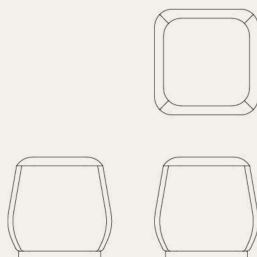

BENCHES, DAYBEDS & STOOLS

Gulman

— *Bold Stool*

As shown · finishes, fabrics & leathers selected to order.

TECHNICAL DRAWING

side & front elevation

01 DIMENSIONS

WIDTH 48 cm 19"

DEPTH 48 cm 19"

HEIGHT 47 cm 18.5"

02 MATERIALS & FINISHES

BASE Brushed metal

FABRIC Estagnol (Zinc Textile)

03 THE PIECE

Gulman Bold Stool is a sophisticated piece with a cohesive design and distinctive silhouette. Featuring a slender cushioned top and a wider brushed brass base, it brings an elegant statement to any space.