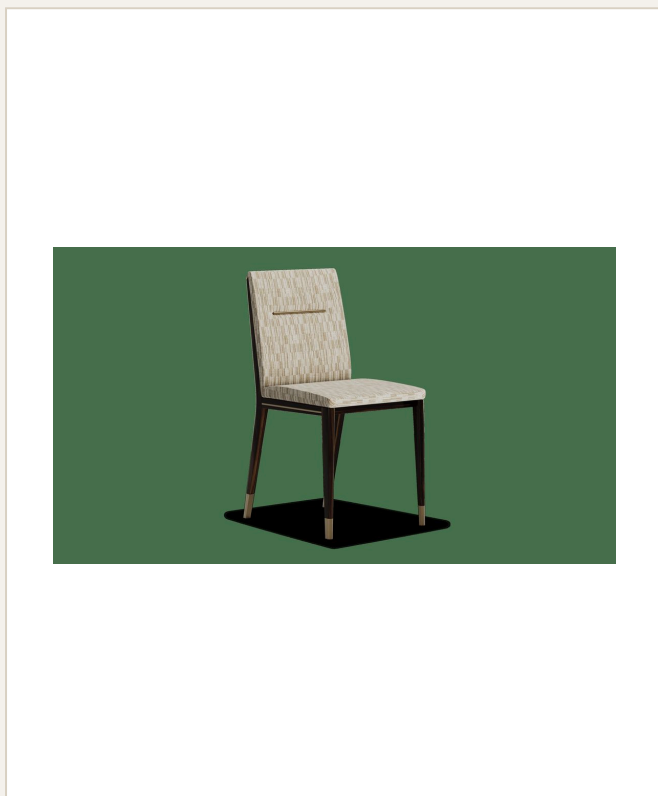

# Halston

— *Chair (No Arms)*

As shown · finishes, fabrics & leathers selected to order.

TECHNICAL DRAWING

side & front elevation

01 DIMENSIONS

WIDTH	46 cm 18"
DEPTH	57 cm 22.5"
HEIGHT	88 cm 34.5"
SEAT HEIGHT	47 cm 18.5"
SEAT DEPTH	41 cm 16"

02 MATERIALS & FINISHES

LEGS	Black Louro wood
METAL DETAILS	Brushed metal
FABRIC	Ikulu (Black Edition)

03 THE PIECE

Halston Chair is a seamless blend of refined elegance and modern craftsmanship, designed to elevate any dining space.