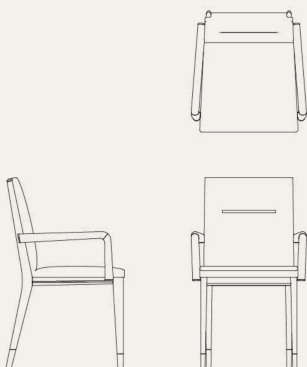

CHAIRS

Halston

— Chair

As shown · finishes, fabrics & leathers selected to order.

TECHNICAL DRAWING side & front elevation

01 DIMENSIONS

WIDTH	48 cm 19"
DEPTH	57 cm 22.5"
HEIGHT	88 cm 34.5"
SEAT HEIGHT	47 cm 18.5"
SEAT DEPTH	41 cm 16"

02 MATERIALS & FINISHES

LEGS	Black Louro wood
METAL DETAILS	Brushed metal
FABRIC	Ikulu (Black Edition)

03 THE PIECE

Halston Chair is a seamless blend of refined elegance and modern craftsmanship, designed to elevate any dining space.