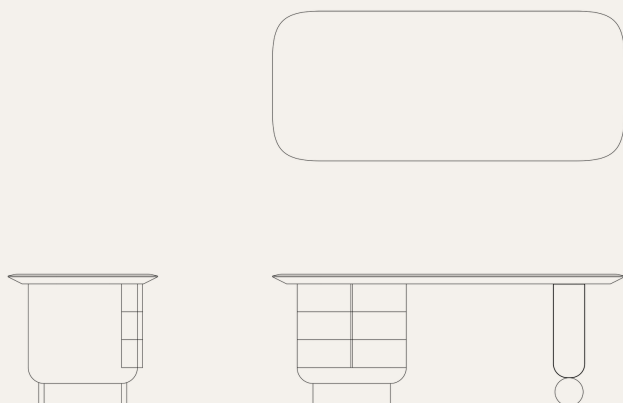

SIDEBOARDS, CABINETS & CONSOLES

Hamptons

— Desk

As shown · finishes, fabrics & leathers selected to order.

TECHNICAL DRAWING

side & front elevation

01 DIMENSIONS

WIDTH	200 cm 78.5"
DEPTH	85 cm 33.5"
HEIGHT	75 cm 29.5"

02 MATERIALS & FINISHES

TABLE TOP	Eucalyptus Frisé wood
BODY	Lacquered wood in cream
DETAILS	Dark Emperador Marble
METAL DETAIL	Brushed brass

03 THE PIECE

The Hamptons Desk blends modern elegance with practical design.