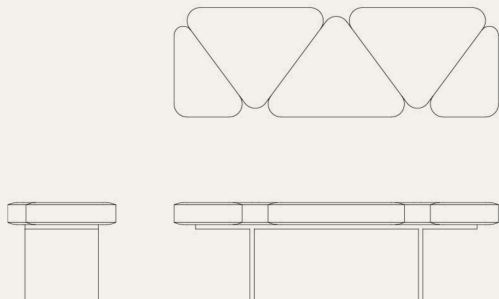

BENCHES, DAYBEDS & STOOLS

Harrison

— Bench

As shown · finishes, fabrics & leathers selected to order.

TECHNICAL DRAWING side & front elevation

01 DIMENSIONS

WIDTH	150 cm 59"
DEPTH	50 cm 19.5"
HEIGHT	45 cm 17.5"

02 MATERIALS & FINISHES

LEGS	Brushed metal
FABRIC	Estagnol (Zinc Textile), Eggy (Casamance)

03 THE PIECE

Harrison Bench is a bold statement of modern design, seamlessly blending geometric precision with plush comfort.