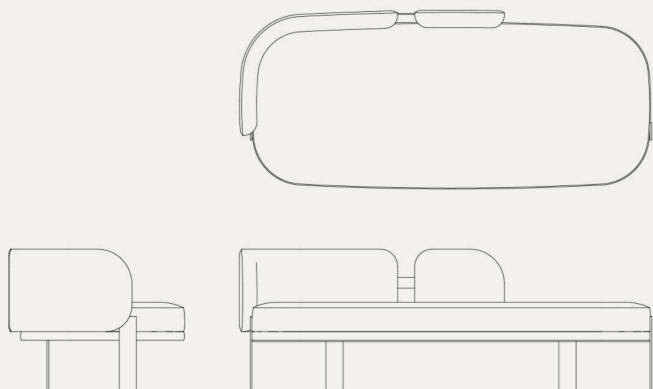

BENCHES, DAYBEDS & STOOLS

Lunara

— *Daybed*

As shown · finishes, fabrics & leathers selected to order.

TECHNICAL DRAWING

side & front elevation

01 DIMENSIONS

WIDTH	190 cm 75"
DEPTH	82 cm 32.5"
HEIGHT	66 cm 26"
SEAT HEIGHT	41 cm 16"
SEAT DEPTH	72 cm 28.5"

02 MATERIALS & FINISHES

LEGS	Metal in black matte finish and brushed metal details
FABRIC	Amsterdam FR (Mercis), Lumio (Misia)
PILLOW	Centuri (Misia), Opulence (Casamance)

03 THE PIECE

Lunara Daybed is an invitation to linger, marrying sculptural poise with cloud-like comfort.