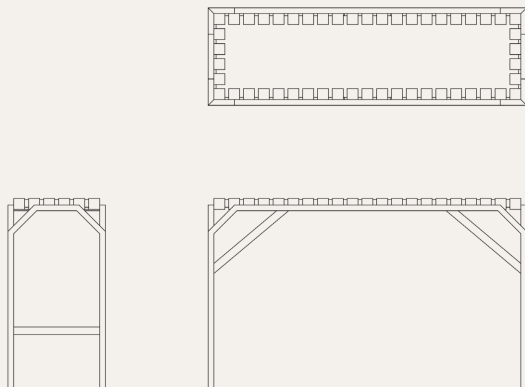

SIDEBOARDS, CABINETS & CONSOLES

Mejhal

— Console

As shown · finishes, fabrics & leathers selected to order.

TECHNICAL DRAWING

side & front elevation

01 DIMENSIONS

WIDTH	145 cm 57"
DEPTH	44 cm 17.5"
HEIGHT	87 cm 34.5"

02 MATERIALS & FINISHES

TOP	Square-patterned Oak Nero wood, matte finish
LEGS	Brushed metal

03 THE PIECE

Mejhal Console is a study in contrast and modern precision. Its distinctive square-patterned top, crafted from dark-stained oak, adds texture and rhythm to the design.