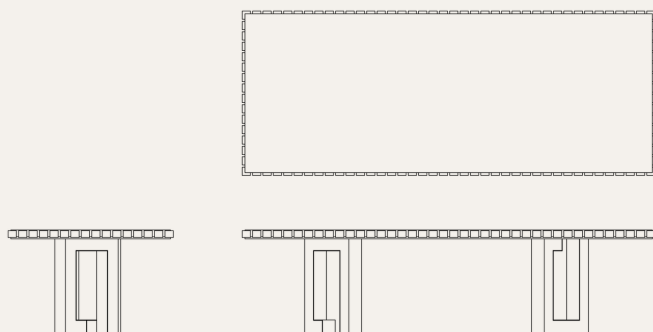

# Mejhal

— Dining Table

As shown · finishes, fabrics & leathers selected to order.

TECHNICAL DRAWING

side & front elevation

01 DIMENSIONS

WIDTH	300 cm 118"
DEPTH	120 cm 47"
HEIGHT	76 cm 30"

02 MATERIALS & FINISHES

BASE	Asymmetrical wood and metal structure
DETAILS	Brushed metal inserts
TABLE TOP	Oak wood with square pattern

03 THE PIECE

Mejhal is an eye-catching dining table defined by its bold square-patterned top and contemporary structure.