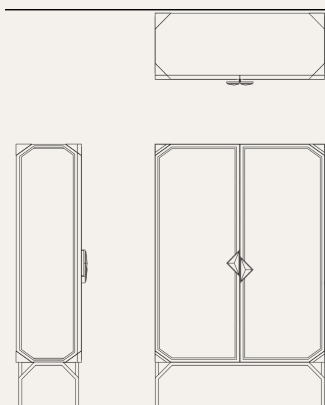

SIDEBOARDS, CABINETS & CONSOLES

Mejhal

— *Display Cabinet*

As shown · finishes, fabrics & leathers selected to order.

TECHNICAL DRAWING side & front elevation

01 DIMENSIONS

WIDTH	130 cm 51"
DEPTH	55 cm 21.5"
HEIGHT	200 cm 78.5"

02 MATERIALS & FINISHES

STRUCTURE	Wooden structure lacquered in light beige high gloss
BASE & DETAILS	Brushed metal
INTERIOR	6mm clear glass shelf, crystal mirror back
DOORS	Clear glass

03 THE PIECE

A true masterpiece, this display cabinet showcases an angular design that captivates the eye. Predominantly crafted from glass, it allows for an unobstructed view of your prized possessions.