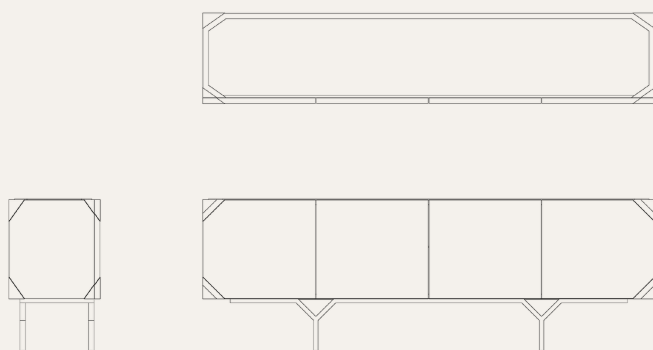

SIDEBOARDS, CABINETS & CONSOLES

Mejhal

— Sideboard

As shown · finishes, fabrics & leathers selected to order.

TECHNICAL DRAWING

side & front elevation

01 DIMENSIONS

WIDTH	250 cm 98.5"
DEPTH	47 cm 18.5"
HEIGHT	85 cm 33.5"

02 MATERIALS & FINISHES

STRUCTURE	Lacquered wood in high gloss finish
TOP	Taj Mahal Marble
BASE & DETAILS	Brushed metal

03 THE PIECE

Mejhal Sideboard embodies understated elegance and modern simplicity, balancing sleek lines with luxurious materials.