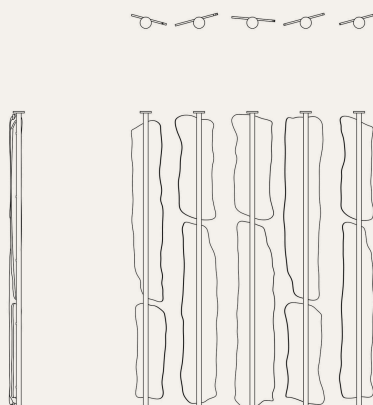

DESKS, SHELVES & SCREENS

Milan

— Screen

As shown · finishes, fabrics & leathers selected to order.

01 DIMENSIONS

WIDTH	151 cm 59.5"
DEPTH	9 cm 3.5"
HEIGHT	183 cm 72"

02 MATERIALS & FINISHES

STRUCTURE	Artisanal Glass
METAL	Brushed brass

03 THE PIECE

A masterful luxury room divider that blends high-end artistry with structural grace. Featuring masterfully sculpted Artisanal Glass framed impeccably by premium brushed brass details. Materials & Finishes: Structure: Textured Artisanal Glass. Metal: Premium Brushed brass.

TECHNICAL DRAWING

side & front elevation

Made to order in Portugal

Custom finishes, fabrics & sizes on request.