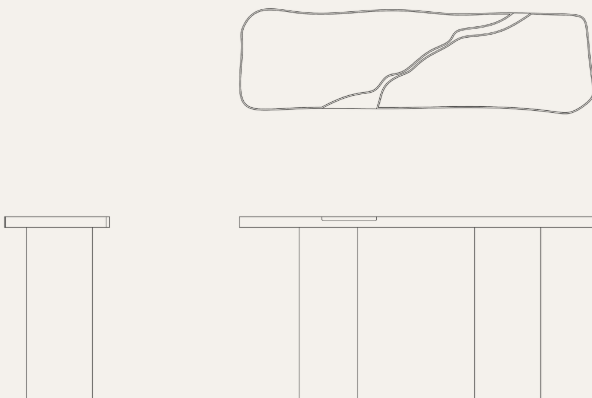

SIDEBOARDS, CABINETS & CONSOLES

Rowan

— Console

As shown · finishes, fabrics & leathers selected to order.

TECHNICAL DRAWING

side & front elevation

01 DIMENSIONS

WIDTH	166 cm 65.5"
DEPTH	49 cm 19.5"
HEIGHT	87 cm 34.5"

02 MATERIALS & FINISHES

STRUCTURE	Black Louro wood and brushed metal
TABLE TOP	Dark Emperador Marble in organic shape

03 THE PIECE

Rowan Console is a sculptural exploration of contrast and balance. Its asymmetric legs — one in brushed brass, the other in dark-stained Louro Preto wood — create visual tension and harmony in equal measure.