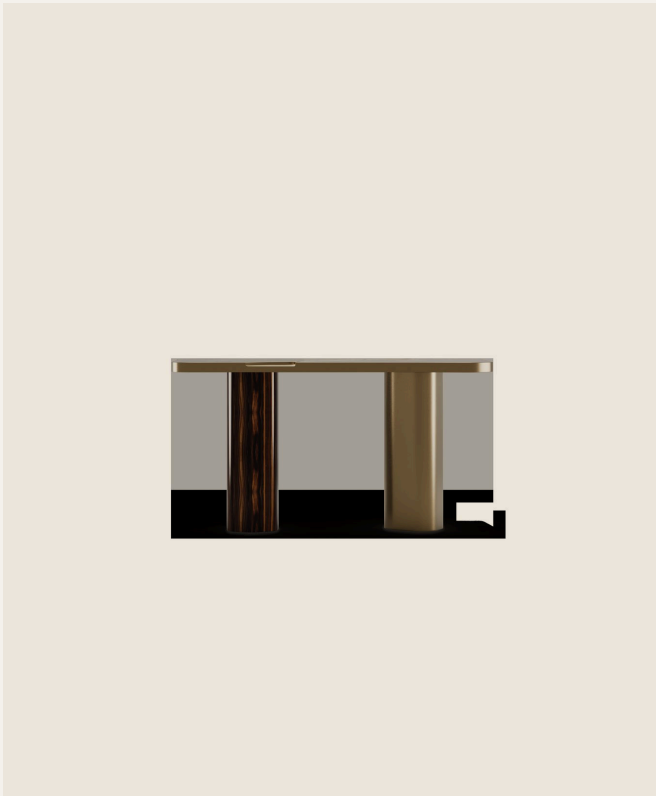

SIDEBOARDS, CABINETS & CONSOLES

Rowan

— Console

As shown · finishes, fabrics & leathers selected to order.

TECHNICAL DRAWING

side & front elevation

01 DIMENSIONS

WIDTH	166 cm 65.5"
DEPTH	49 cm 19.5"
HEIGHT	87 cm 34.5"

02 MATERIALS & FINISHES

STRUCTURE	Black Louro wood and brushed metal
TABLE TOP	Dark Emperador Marble in organic shape

03 THE PIECE

Rowan Console is a sculptural exploration of contrast and balance. Its asymmetric legs — one in brushed brass, the other in dark-stained Louro Preto wood — create visual tension and harmony in equal measure.