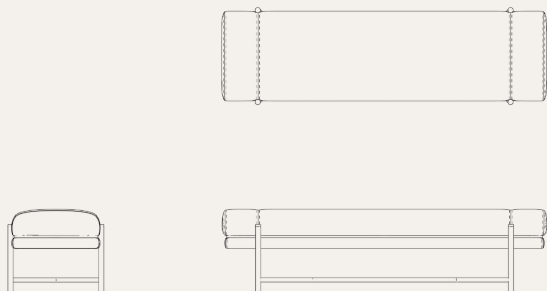

BENCHES, DAYBEDS & STOOLS

Serena

— *Bench*

As shown · finishes, fabrics & leathers selected to order.

TECHNICAL DRAWING

side & front elevation

01 DIMENSIONS

WIDTH	150 cm 59"
DEPTH	45 cm 17.5"
HEIGHT	45 cm 17.5"

02 MATERIALS & FINISHES

LEGS	Metal in black matte finish and brushed metal details
FABRIC	Perfect (JAB)

03 THE PIECE

Serena Bench, with its blend of polished metal and plush upholstery, offers a serene escape in any environment. Its modern design, combining strength and comfort, invites you to relax and enjoy a moment of calm.