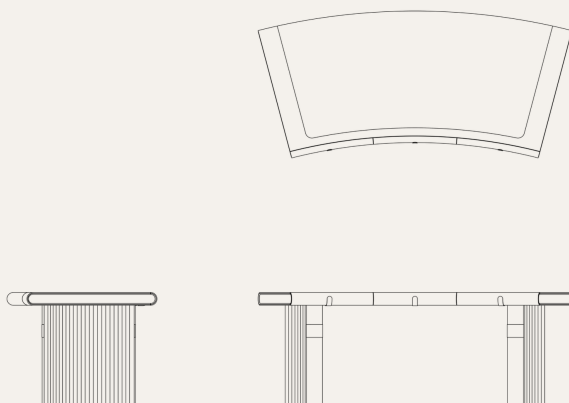

DESKS, SHELVES & SCREENS

Turin

— Desk

As shown · finishes, fabrics & leathers selected to order.

TECHNICAL DRAWING

side & front elevation

01 DIMENSIONS

WIDTH	191 cm 75"
DEPTH	92 cm 36"
HEIGHT	75 cm 29.5"

02 MATERIALS & FINISHES

STRUCTURE	Special Red wood
TABLE TOP	AMS Leather
DETAILS	Rosso Levanto Marble
METAL DETAIL	Brushed brass

03 THE PIECE

Executive desk meticulously constructed from a rich, high-gloss Special Red wood structure that exudes profound depth and character. Materials & Finishes: Structure: Special Red wood with a polished high-gloss finish. Table Top: AMS Leather. Details: Rosso Levanto Marble. Metal Detail: Brushed brass.

Made to order in Portugal

Custom finishes, fabrics & sizes on request.