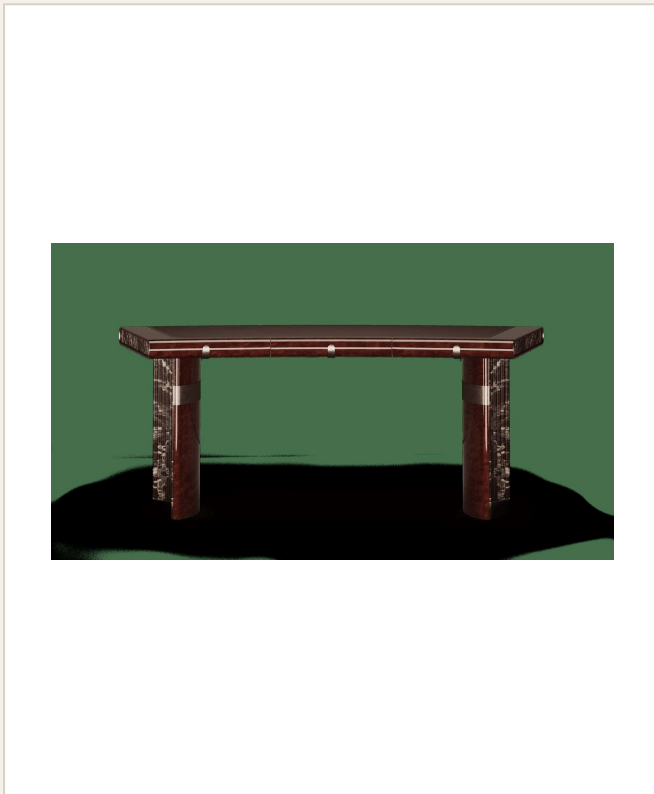

DESKS, SHELVES & SCREENS

Turin

— Desk

As shown · finishes, fabrics & leathers selected to order.

TECHNICAL DRAWING

side & front elevation

01 DIMENSIONS

WIDTH	191 cm 75"
DEPTH	92 cm 36"
HEIGHT	75 cm 29.5"

02 MATERIALS & FINISHES

STRUCTURE	Special Red wood
TABLE TOP	AMS Leather
DETAILS	Rosso Levanto Marble
METAL DETAIL	Brushed brass

03 THE PIECE

Executive desk meticulously constructed from a rich, high-gloss Special Red wood structure that exudes profound depth and character. Materials & Finishes: Structure: Special Red wood with a polished high-gloss finish. Table Top: AMS Leather. Details: Rosso Levanto Marble. Metal Detail: Brushed brass.