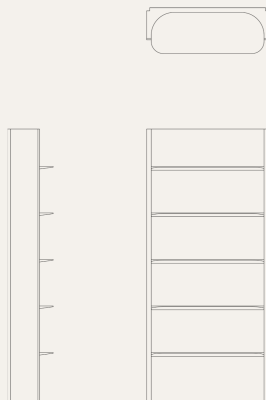

# Turin

— Shelf

As shown · finishes, fabrics & leathers selected to order.

TECHNICAL DRAWING side & front elevation

## 01 DIMENSIONS

WIDTH	80 cm 31.5"
DEPTH	30 cm 12"
HEIGHT	180 cm 71"