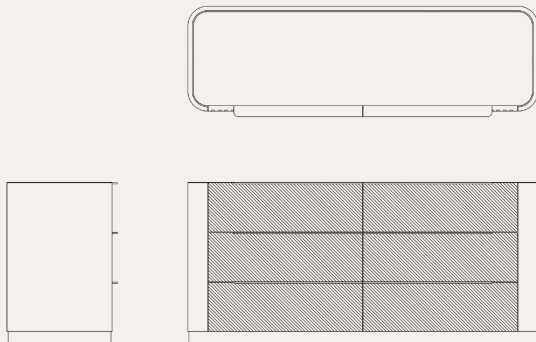

DRESSERS AND BEDSIDE TABLES

# Velara

— *Dresser*

As shown · finishes, fabrics & leathers selected to order.

TECHNICAL DRAWING side & front elevation

01 DIMENSIONS

WIDTH	160 cm 63"
DEPTH	51 cm 20"
HEIGHT	75 cm 29.5"

02 MATERIALS & FINISHES

STRUCTURE	Lacquered wood in high gloss finish
DETAILS	Brushed metal
TOP	Arabescato Marble

03 THE PIECE

Dresser in wooden with metal details and marble top

**Made to order in Portugal**

Custom finishes, fabrics & sizes on request.