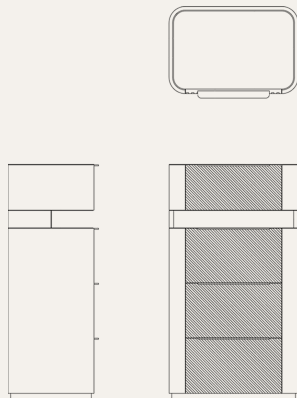

DRESSERS AND BEDSIDE TABLES

Velara

— Tall Dresser

As shown · finishes, fabrics & leathers selected to order.

TECHNICAL DRAWING side & front elevation

01 DIMENSIONS

WIDTH	72 cm 28.5"
DEPTH	51 cm 20"
HEIGHT	130 cm 51"

02 MATERIALS & FINISHES

STRUCTURE	Lacquered wood in high gloss finish
DETAILS	Brushed metal
TOP	Arabescato Marble

03 THE PIECE

Tall dresser in wooden with metal details and marble top

Made to order in Portugal